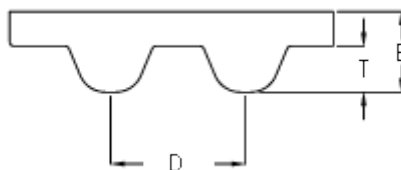

Data Sheet

Article number: 602932751066

Description: Gates timing belt POWERGRIP®
GTX 3850 14MX 85

Measures

D (Pitch)	= 14
Height B mm	= 10
Height T mm	= 6
Length	= 3850
Number of teeth	= 275
Type	= 3850 14MX 85
Width	= 85